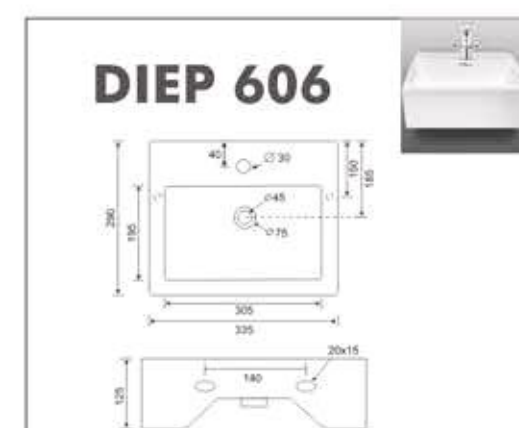

Benware
CERAMIK

BASIN WALL MOUNTED